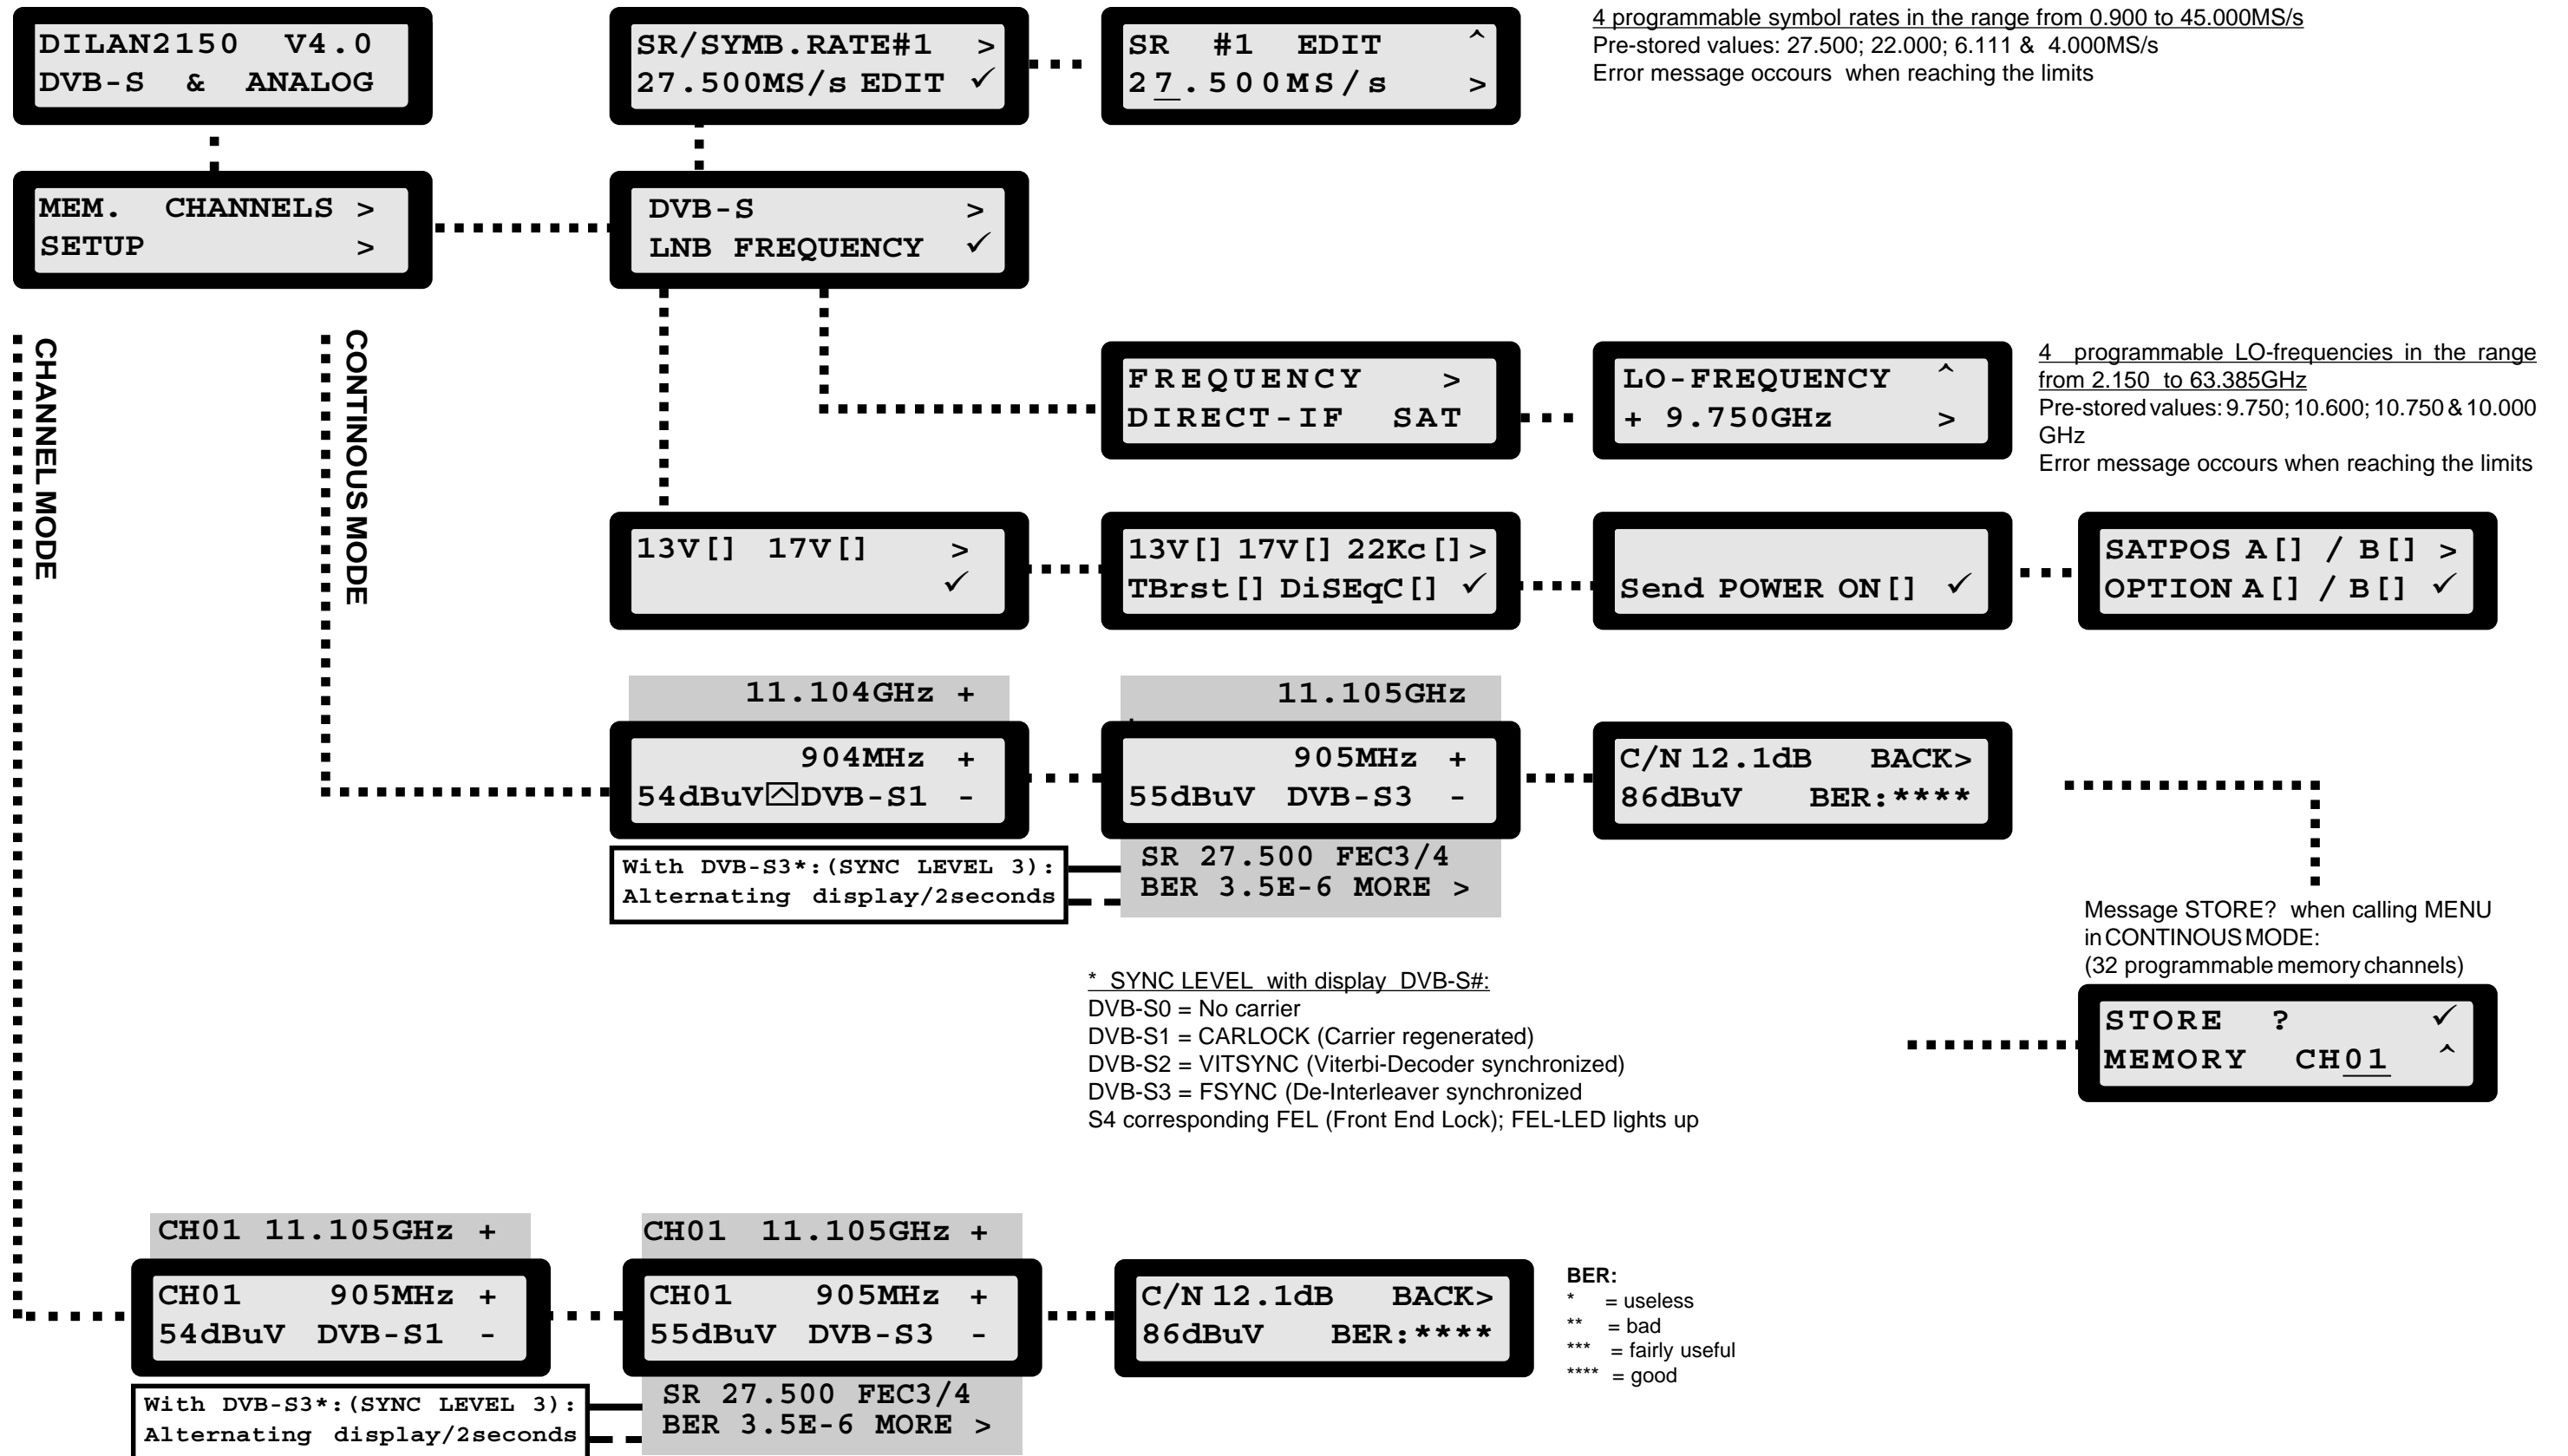

# Flow Chart Menu DILAN2150 / Only DVB-S

## V4.0 (31/05/2005)

# Flow Chart Menu DILAN2150 / DVB-S & Analog

V4.0 (31/05/2005)